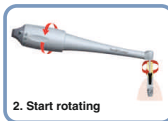

UNIVERSAL TORQUE WRENCH

TORQ CONTROL®

3 Easy Steps

Order code:
15501
$1,210.00

- Buy 2
  $1,149.50 ea
- Buy 3
  $1,089.00 ea

Anthogyr
A Straumann Group Brand
www.anthogyr.com

Made in France

Kavo, W&H, Sirona, NSK, EMS and Acteon-Satelec are registered trademarks of their respective owners/companies. MK-dent GmbH and their dealers are not affiliated with, endorsed by, nor economically associated with any of these companies.